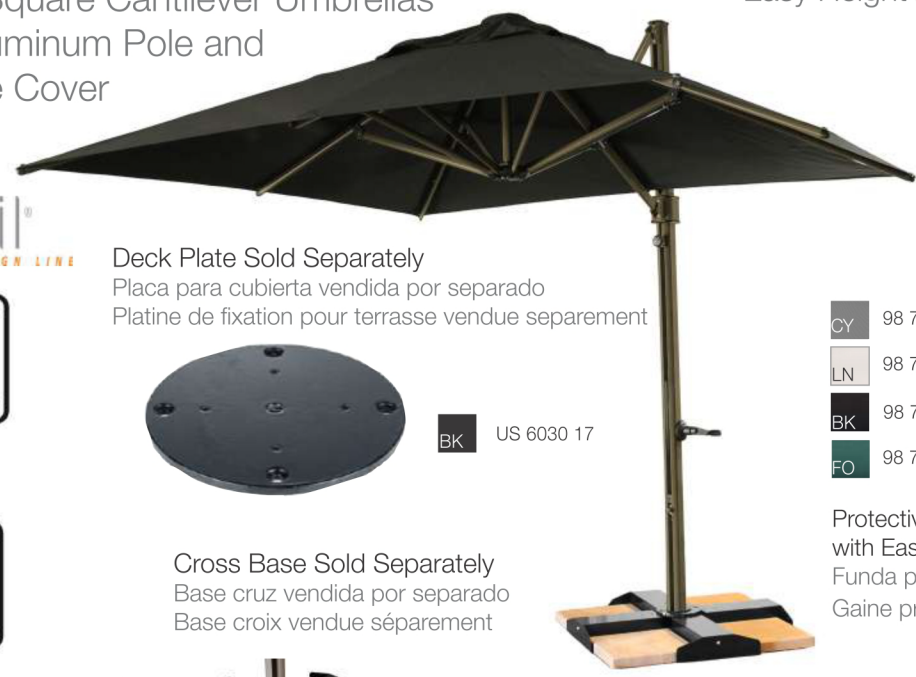

Windmaster10
10 Ft. Square Cantilever Umbrellas
with Aluminum Pole and
Storage Cover

High Quality Crank Mechanism
Easy Height Adjustment

Fabric
Tela
Toile

Frame
Estructura
Structure

Deck Plate Sold Separately
Placa para cubierta vendida por separado
Platine de fixation pour terrasse vendue separement